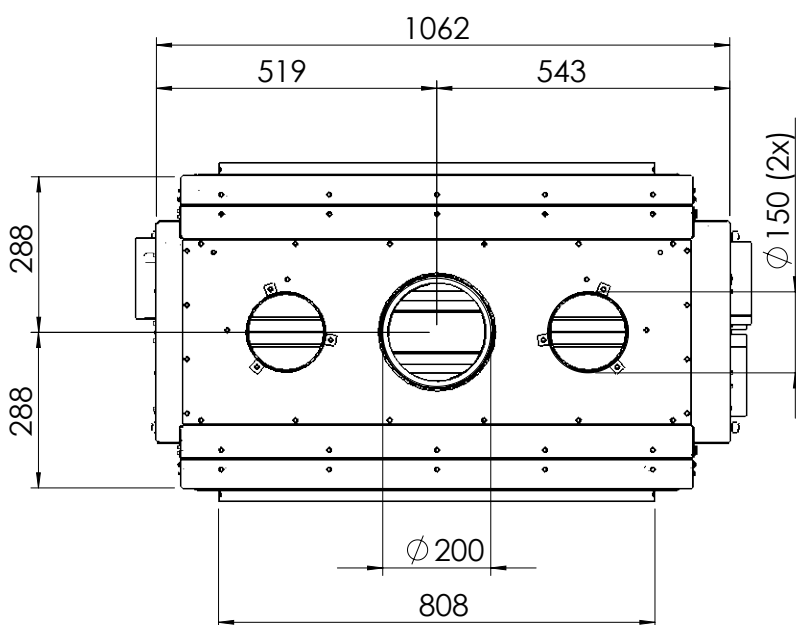

# KALFIRE

FIREPLACES

W80-52T

All dimensions in mm. Modifications under reserve.

1-9-2016 sheet 1 / 4

© All rights reserved. This drawing is sole property of Kal-fire. No part of this drawing may be reproduced, or published, in any form or in any way without prior written permission from Kal-fire.

# KALFIRE

FIREPLACES

W80-52T

All dimensions in mm. Modifications under reserve.

1-9-2016 sheet 4 / 4

© All rights reserved. This drawing is sole property of Kal-fire. No part of this drawing may be reproduced, or published, in any form or in any way without prior written permission from Kal-fire.