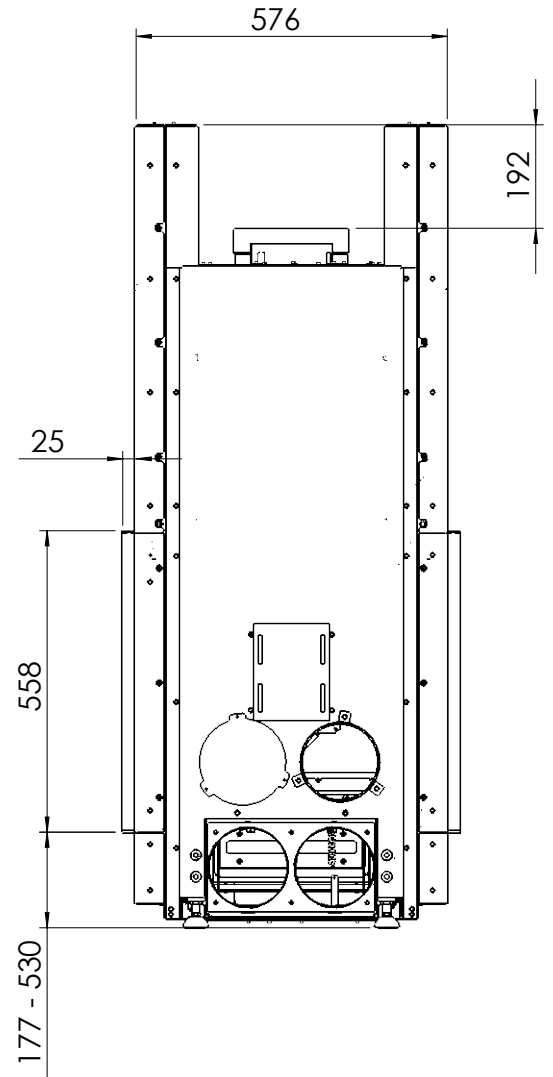

# KALFIRE

FIREPLACES

W80-52T

All dimensions in mm. Modifications under reserve.

1-9-2016 sheet 1 / 4

© All rights reserved. This drawing is sole property of Kal-fire. No part of this drawing may be reproduced, or published, in any form or in any way without prior written permission from Kal-fire.

# KALFIRE

FIREPLACES

W80-52T

All dimensions in mm. Modifications under reserve.

1-9-2016 sheet 4 / 4

© All rights reserved. This drawing is sole property of Kal-fire. No part of this drawing may be reproduced, or published, in any form or in any way without prior written permission from Kal-fire.