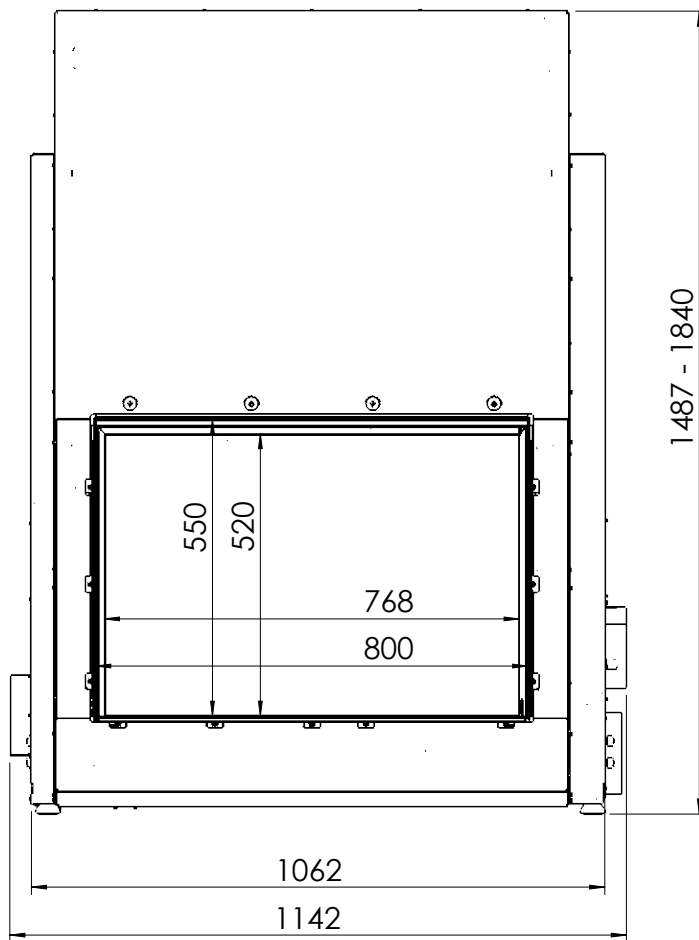

# KALFIRE

FIREPLACES

W80-52T

All dimensions in mm. Modifications under reserve.

1-9-2016 sheet 1 / 4

© All rights reserved. This drawing is sole property of Kal-fire. No part of this drawing may be reproduced, or published, in any form or in any way without prior written permission from Kal-fire.

# KALFIRE

FIREPLACES

W80-52T

All dimensions in mm. Modifications under reserve.

1-9-2016 sheet 4 / 4

© All rights reserved. This drawing is sole property of Kal-fire. No part of this drawing may be reproduced, or published, in any form or in any way without prior written permission from Kal-fire.